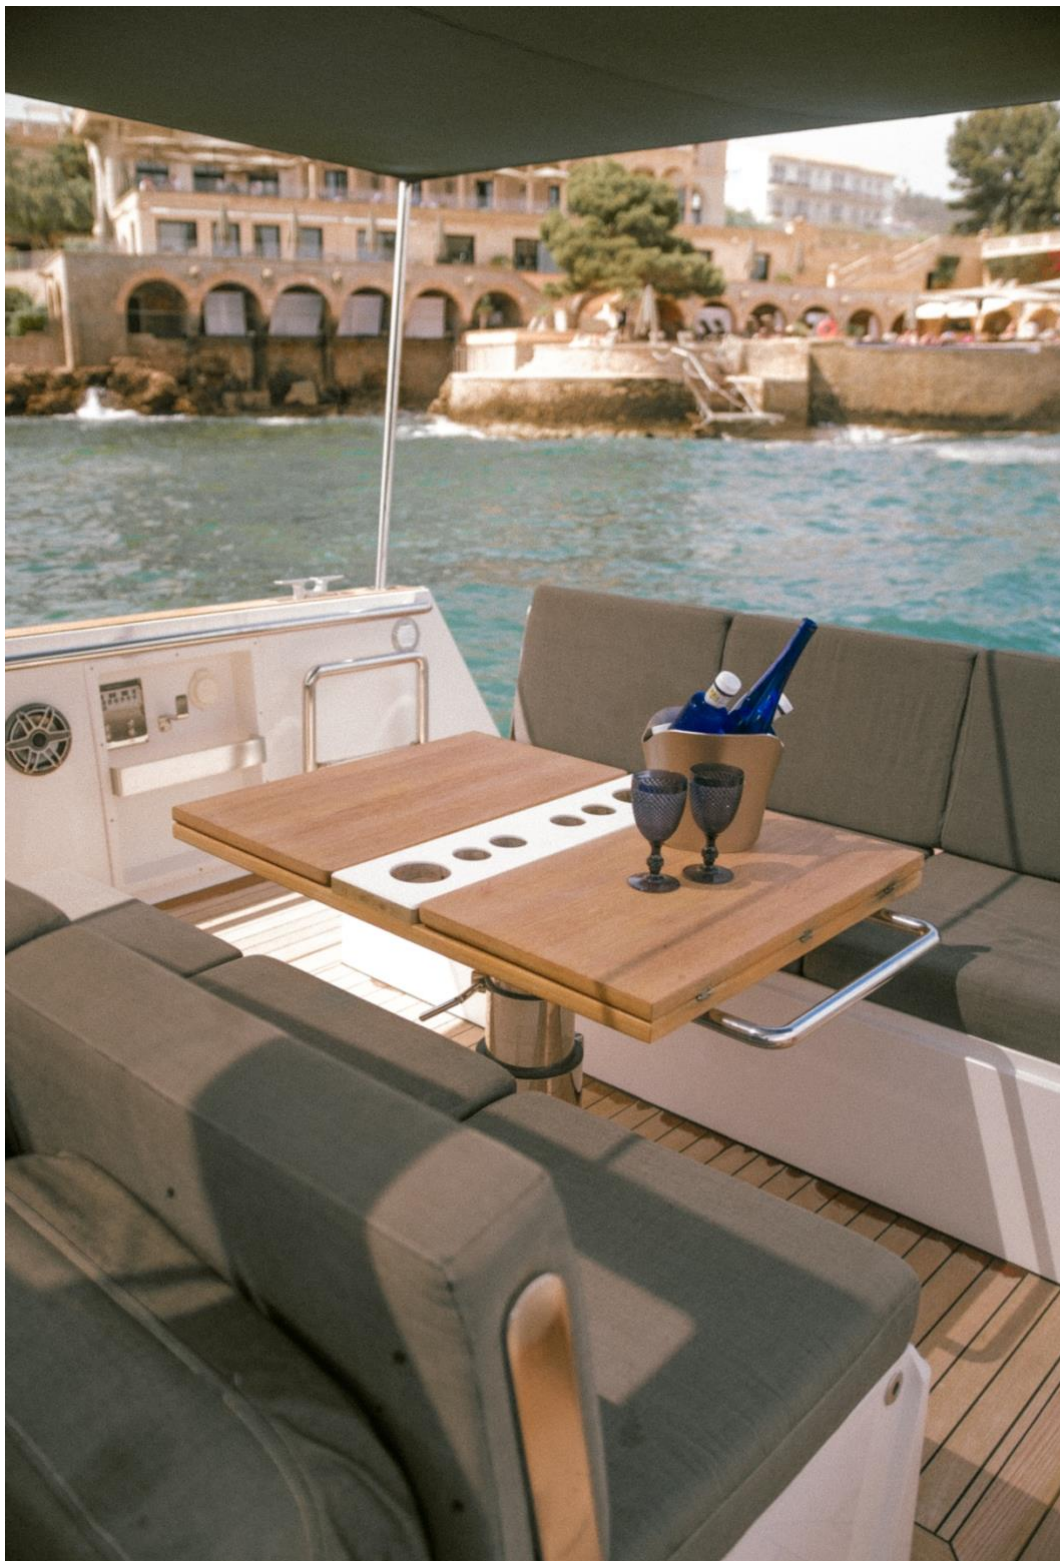

Fjord 40

Fjord 40

Cala Nova

Specs:

Length – 12m

Draft – 1m

Year – 2018

Details:

Capacity – 11 + Captain

Fuel Tank – 500L

Bluetooth Speakers

Seabob Optional

Power:

2 x IPS 435BHP

Cruising Speed – 26kts

Max Speed – 33kts